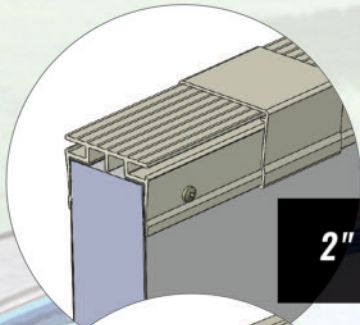

FINISHING OPTIONS

Installing a deck? Pavers? Steps? A deep end?

Whatever your plans for your Optimum Pool, you'll discover plenty of beautiful, on-trend finishing options that will enhance your yard and your summers.

Coping adapter clips facilitate the use of concrete CP2 type coping, foam concrete forms, paver coping track, or decorative 4" resin coping.