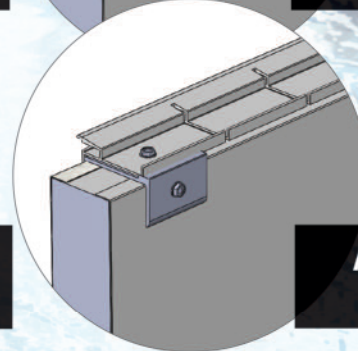

Adapter CP2 clips for inground installations

4" PREMIUM COPING

Adapter paver clips for inground installations

A Few Words About Coping

The Optimum Pool comes standard with 2-inch standard coping. Premium 4" coping is available as an optional upgrade. All coping styles include a built-in beaded liner receptacle for simple liner installation.

For inground installations, adapter kits with CP2 or paver bead track coping offer compatibility with pavers, or 5/4 deck coping for use with wood or composite decking.