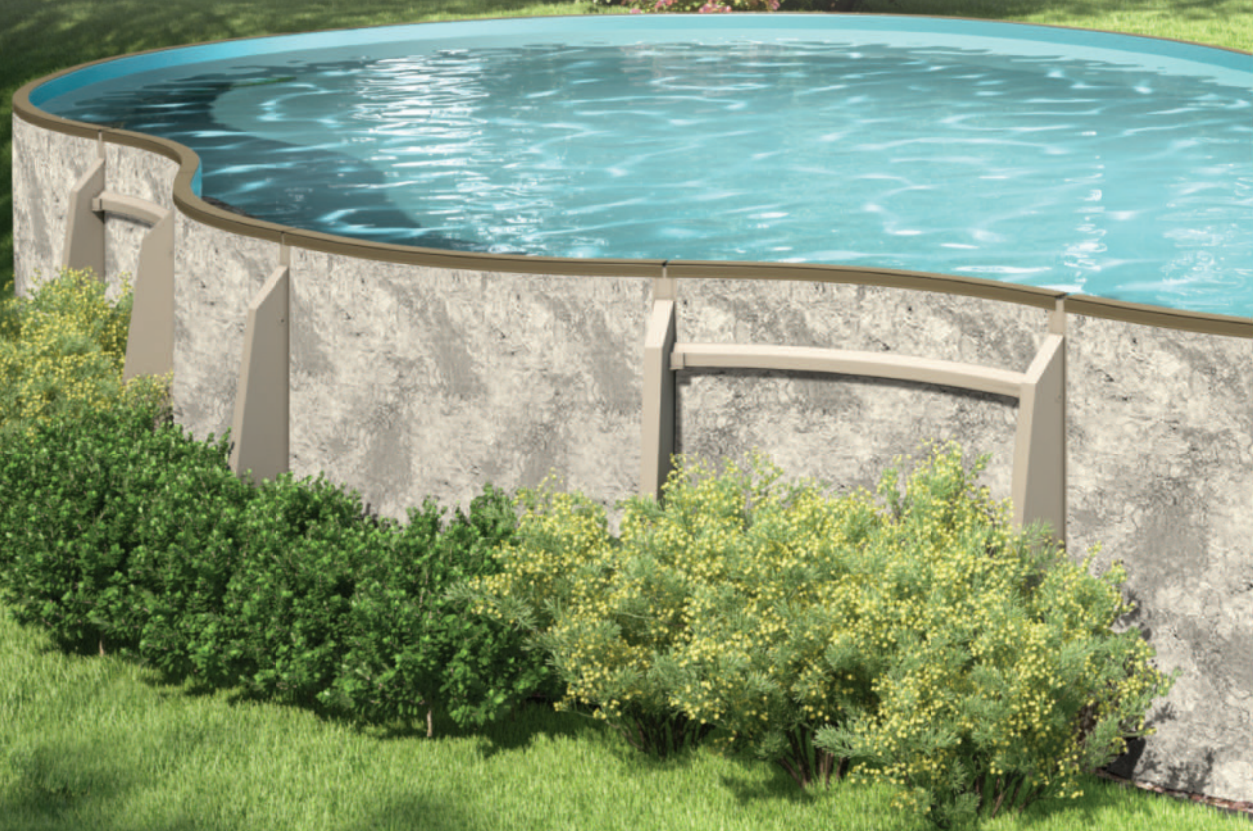

The endless options of the Optimum Pool mean that no matter what type of backyard you have – small, hilly, sloped, flat – you will find an installation style that will enhance your yard and your lifestyle. A variety of sizes in round, oval and freeform shapes enable you to fully customize a pool that your family will enjoy for many years.

Endless options, endless fun!

www.optimumswimpools.com