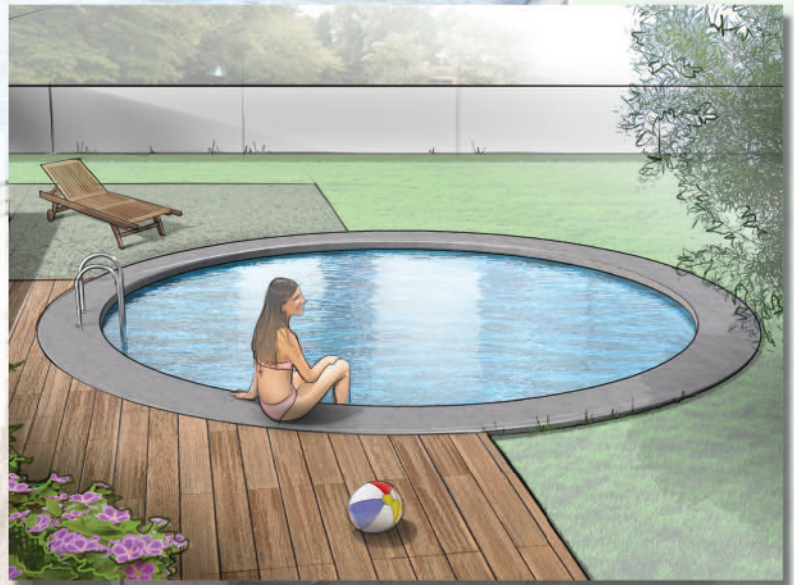

ABLE

The Optimum Pool is manufactured with high quality components that are resistant to rust, corrosion, and chemicals that are present in soil. Durable materials and thoughtful engineering yield a pool that can hold up to just about anything Mother Nature throws its way.

ABLE

Efficient.
Beautiful.
Environmentally conscious.
Flexible.
Fun.
Yours.