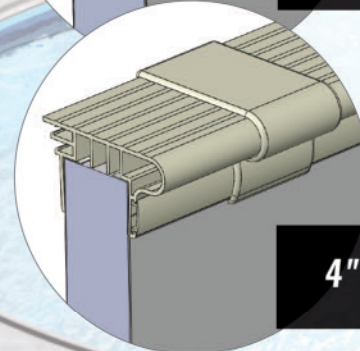

## Installing a deck? Pavers? Steps? A deep end?

Whatever your plans for your Optimum Pool, you'll discover plenty of beautiful, on-trend finishing options that will enhance your yard and your summers.

Coping adapter clips facilitate the use of concrete CP2 type coping, foam concrete forms, paver coping track, or decorative 4" resin coping.

**2" STANDARD COPING**

**Adapter CP2 clips for inground installations**

## A Few Words About Coping

*The Optimum Pool comes standard with 2-inch standard coping. Premium 4" coping is available as an optional upgrade. All coping styles include a built-in beaded liner receptacle for simple liner installation.*