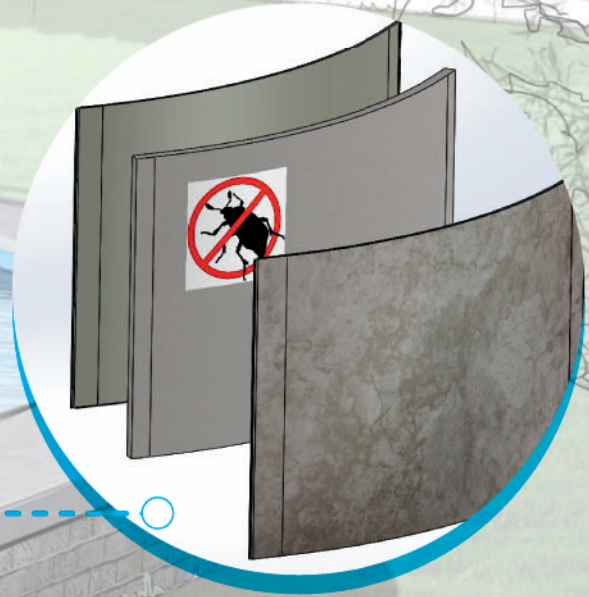

R WALL

The Optimum Pool wall features two-inch thick insulated foam, "sandwiched" between two sheets of durable aluminum. The foam wall material is treated with a safe, non-toxic insect repellent to prevent nesting pests that can damage the wall.

INSECT RESISTANT