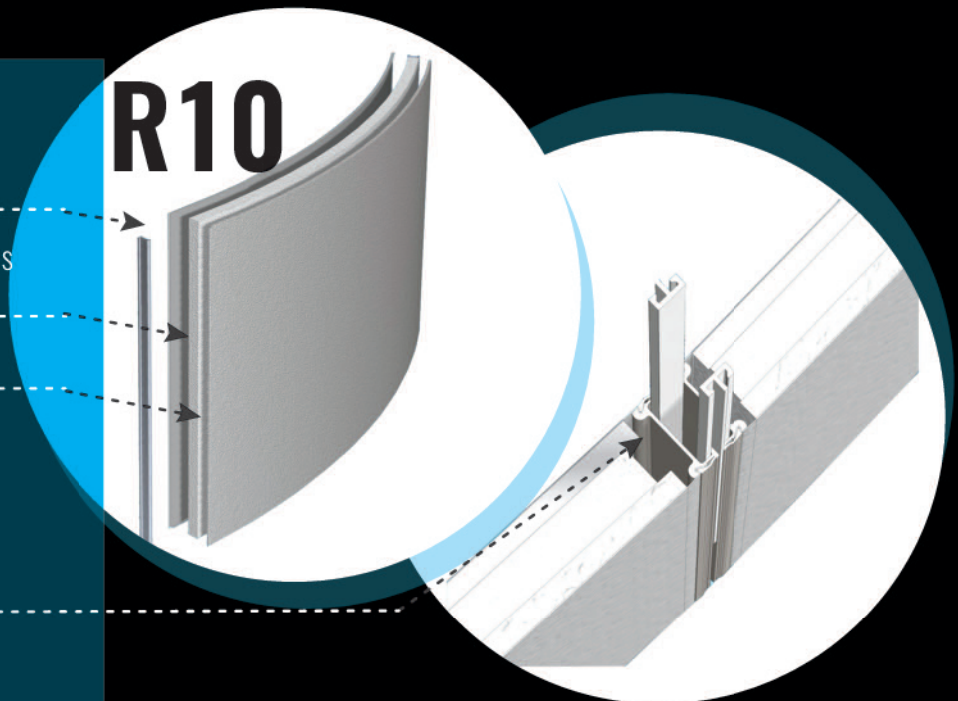

Water-based, environmentally safe 3M adhesive offers complete coverage.

Thermal insulation retains heat, reduces costs with an R10 insulation value.

Aircraft-grade aluminum alloy.

Easy assembly.
Wall panels easily lock together with aluminum splines.

R10