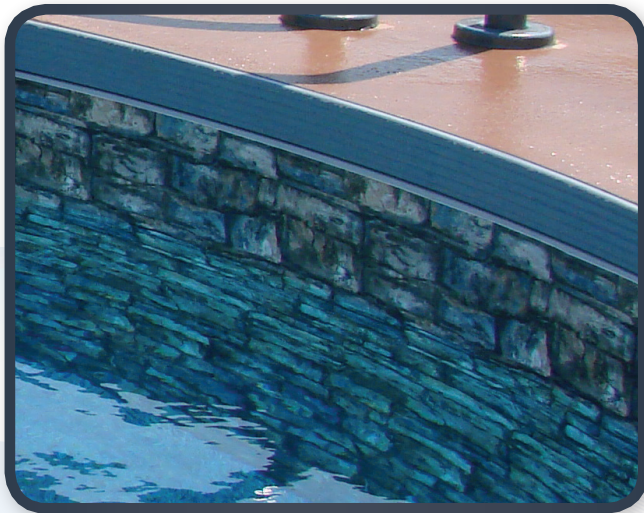

Imagine a beautiful sundeck that allows you to hang out in just a few inches of water! Or, a drop-in bench or cuddle cove in the deep end of the pool. Either are great as a rest stop for your little tadpoles just learning to swim or that special place to relax with a loved one.

AWESOME!

90° Deep End Bench

Full Radius Cuddle Cove

Full Radius Stair

Sundeck

Mountain Pond with Radius Stair and bench

Cantilever or coping... the finishing touch!

Quality and craftsmanship can be seen on the surface and we offer some exclusive features. Our **Progressive Coping** locks in your concrete or paver deck and provides a low-profile edge around the perimeter of your pool. Maybe you would like a more natural looking aesthetic? **Cantilever** decking would be your perfect option.

COMPLETE THE LOOK!

Gray Progressive Coping

White Progressive Coping

Cantilever

Lagoon with Full Radius Stair & Deep End Bench

Choosing the perfect Interior Pool Finish™

After you've chosen all the options you want in your remodeled pool, it's time to choose your interior finish. We offer Interior Pool Finishes™ that provide upscale beauty and peace of mind for years to come. Our computer-aided drafting precision ensures an exact fit of your replacement pool finish, for any pool shape. Every surface is custom manufactured and aesthetically perfect.