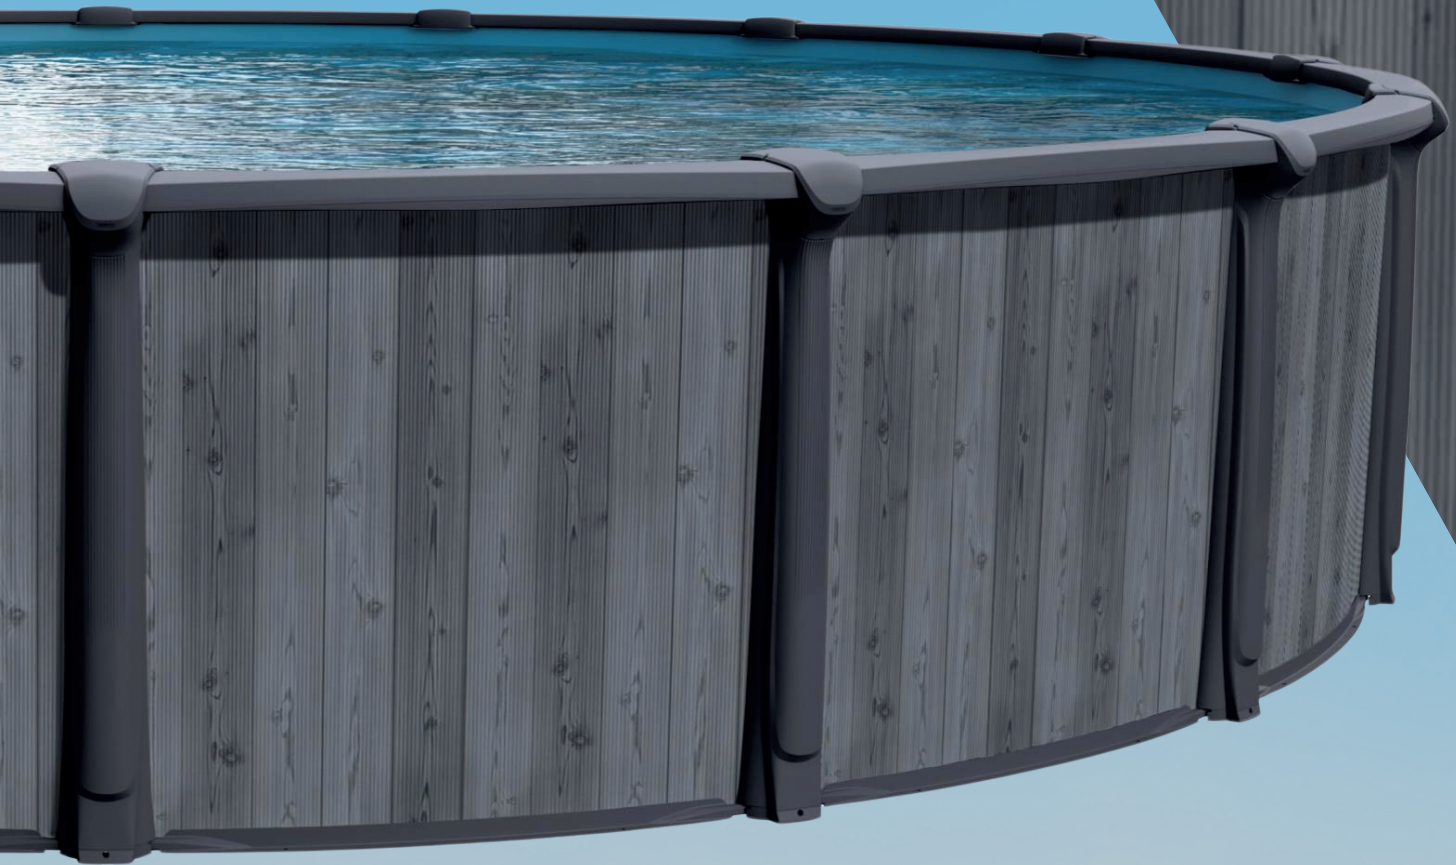

The **GEMINI**

SPECIFICATIONS

Height - 52" Steel
Ledges - 7.5"
Uprights - 8"

POOL FEATURES

- Outstanding 8 layer Pool Wall Protection
- Graduated Rails
- Stable & High Wall Rails
- Integrated Tubing & Wire Management
- Adjustable Ledge Covers
- Snap In Uprights

POOL DIMENSIONS

15', 18', 21', 24', 27', 30'
Only available in round

Hunter's
POOL CENTER

AQUA
LEADER