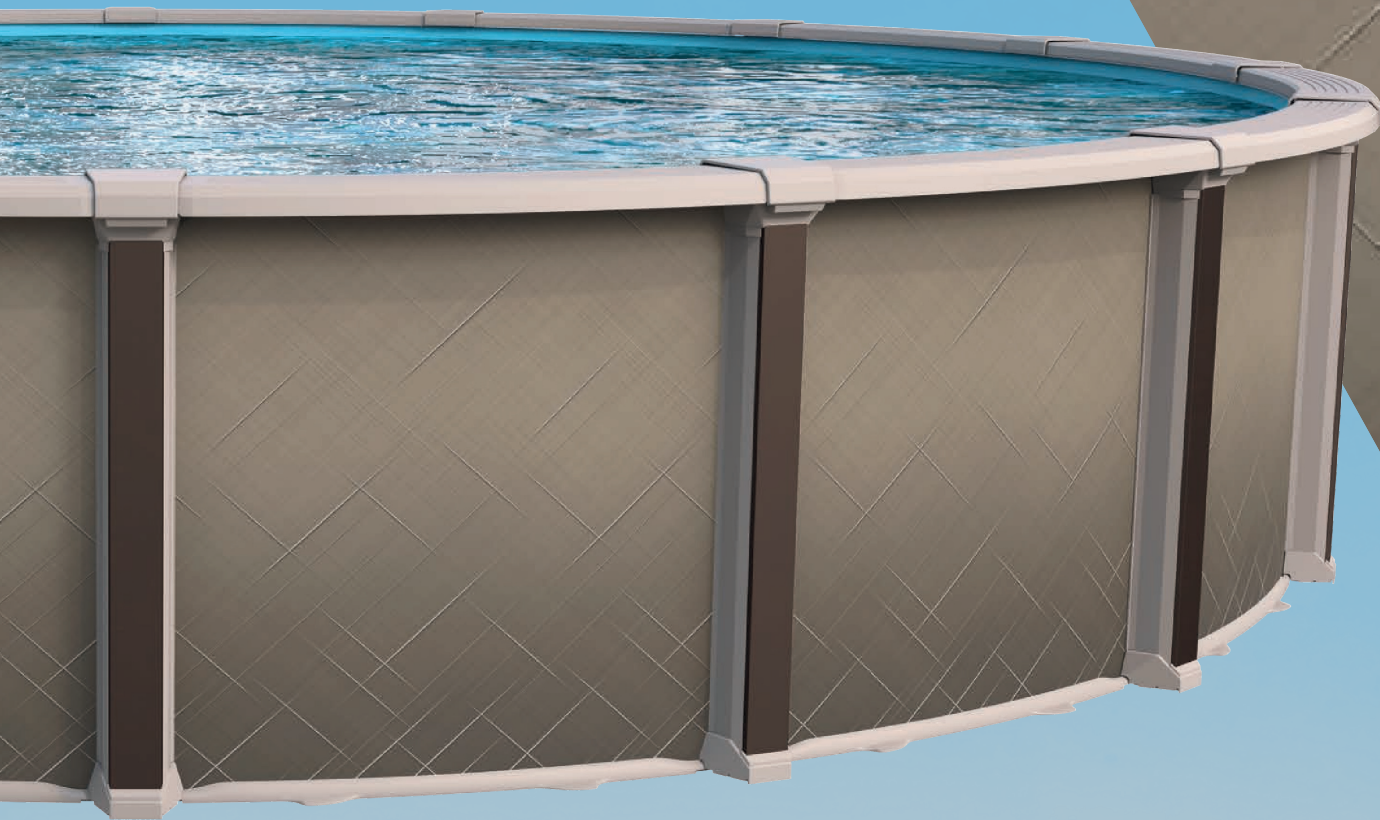

## **SPECIFICATIONS**

Height - 54" Steel  
Ledges - 9"  
Uprights - 6"

## **FEATURES**

- 9" True Radius Resin Ledges
- 6" Resin Uprights
- Oval System Non-Buttress Only
- Galaxy Wall
- Resin Plates & Rails
- One Piece Ledge Covers & Foot Covers
- 5 Year Full Warranty

## **POOL DIMENSIONS ROUND 54"**

18', 21', 24', 27', 30'

## **POOL DIMENSIONS OVAL 54"**

12' x 24', 15' x 26', 15' x 30', 18' x 33'